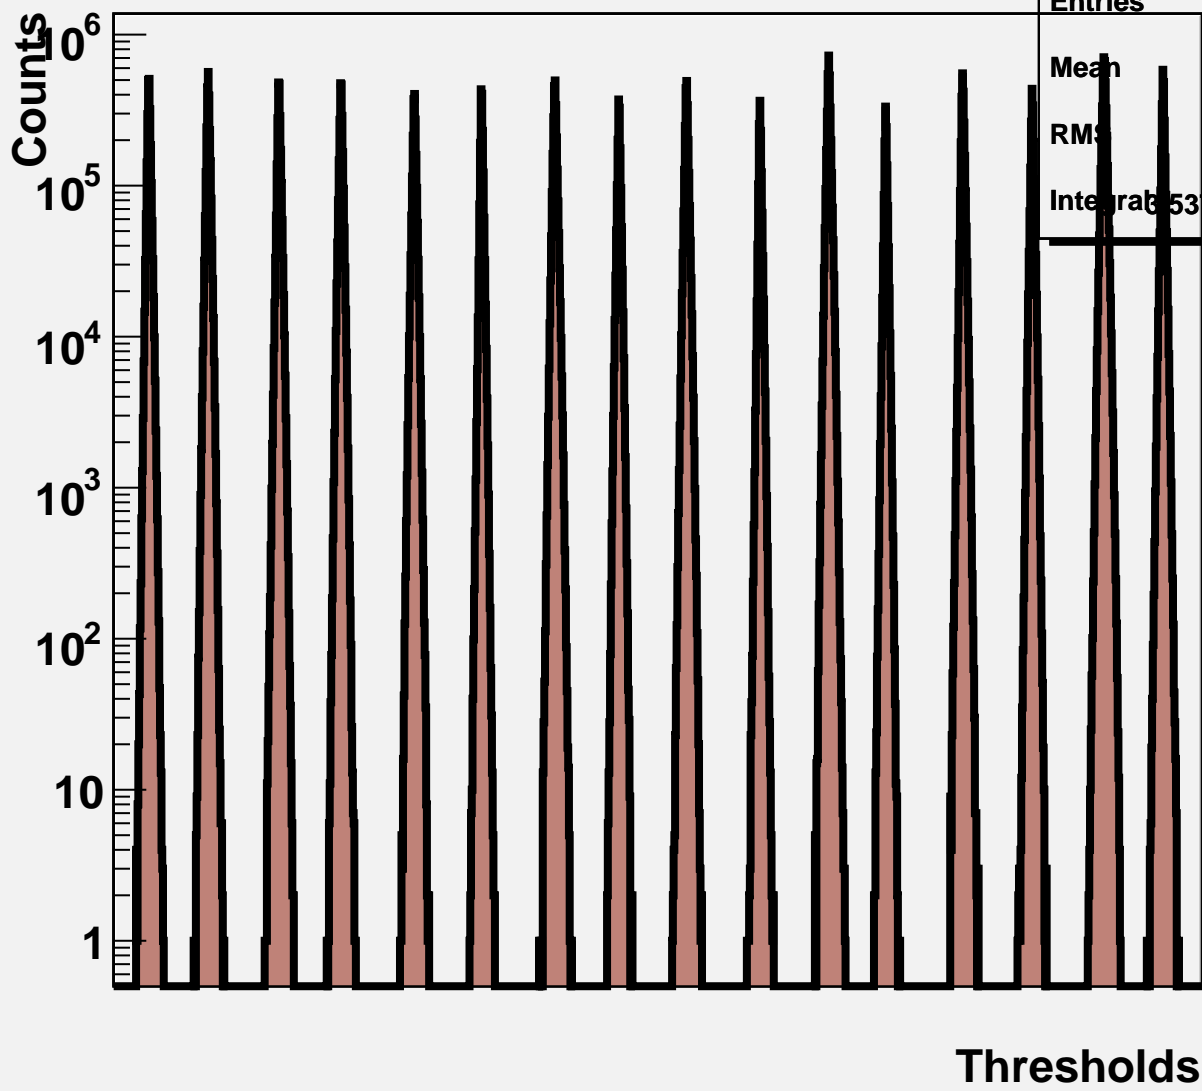

### Noise counts vx Thresholds

ELMB14_I2C1_DLG01	
Entries	1456
Mean	750.1
RMS	443.4
Integral	537e+007