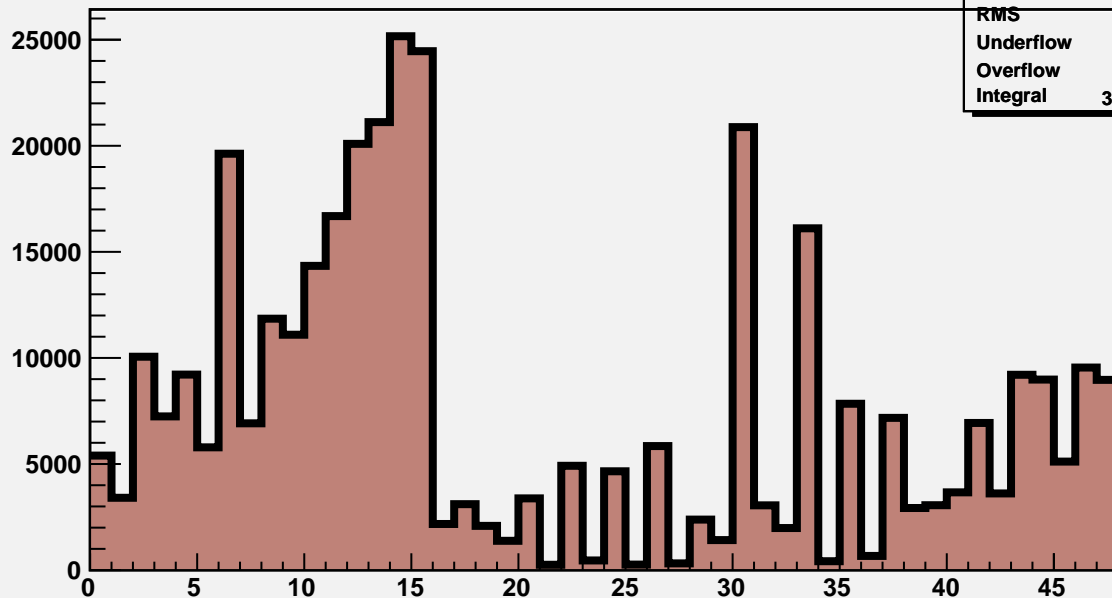

M3R4-122. HV OFF. Noise count at Thr=8.5fC and Thr=12fC.

M3R4-122. 0_0_0_0

M3R4-122.Run86.InterScan10

Mean	20.13
RMS	14.03
Underflow	0
Overflow	0
Integral	3.652e+005

M3R4-122. 0_0_0_0

M3R4-122.Run87.InterScan10

Mean	20.55
RMS	16.2
Underflow	0
Overflow	0
Integral	33