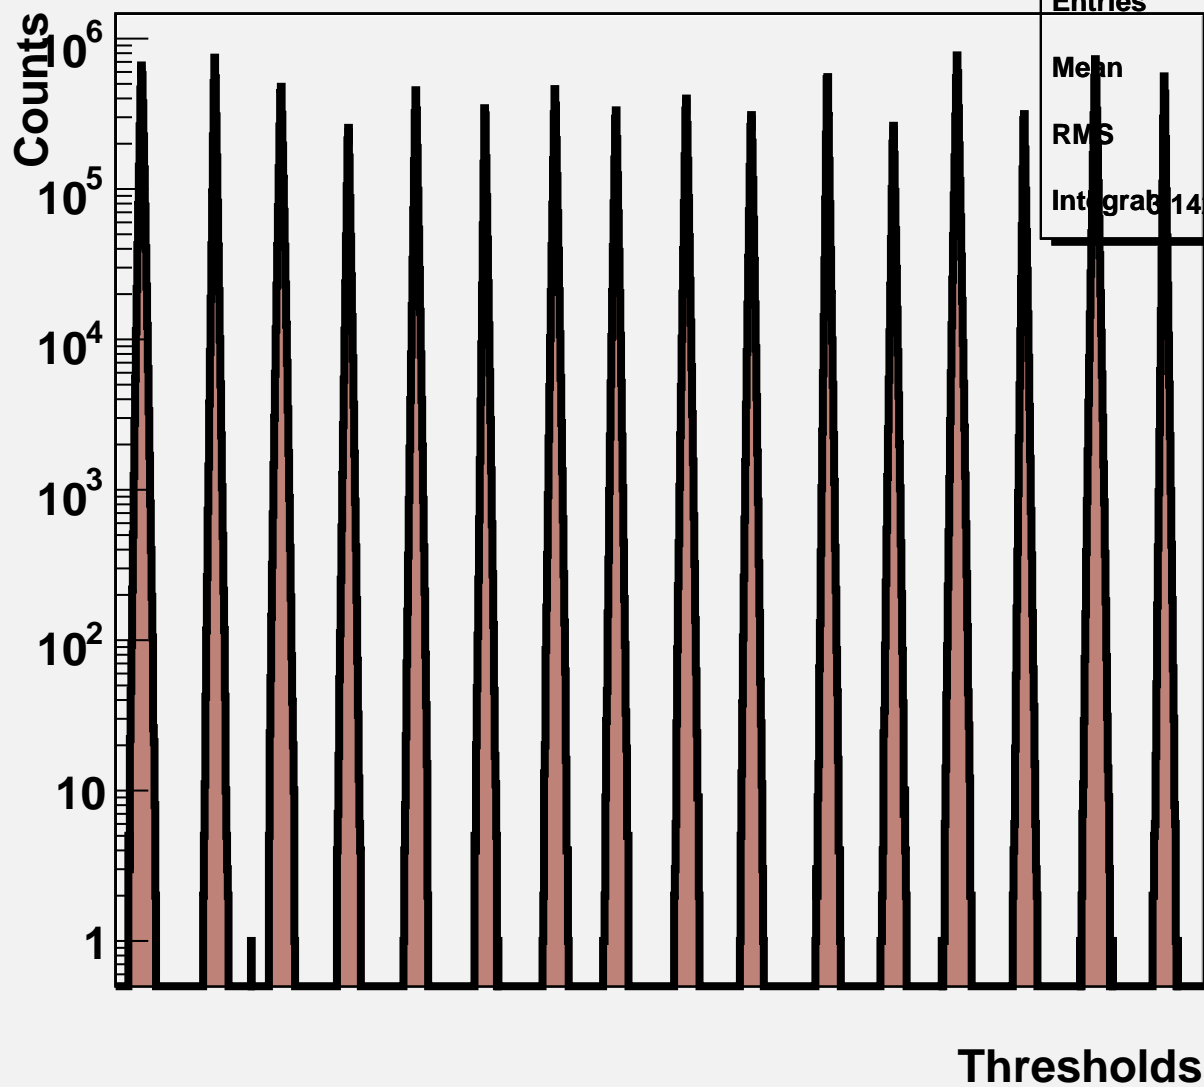

# Threshold Scan Results for M3R4-12. Panoramic. FEB 2

## Noise counts vs Thresholds

ELMB13\_I2C2\_DLG01

Entries 1456

Mean 709.8

RMS 457.2

Integrat 142e+007