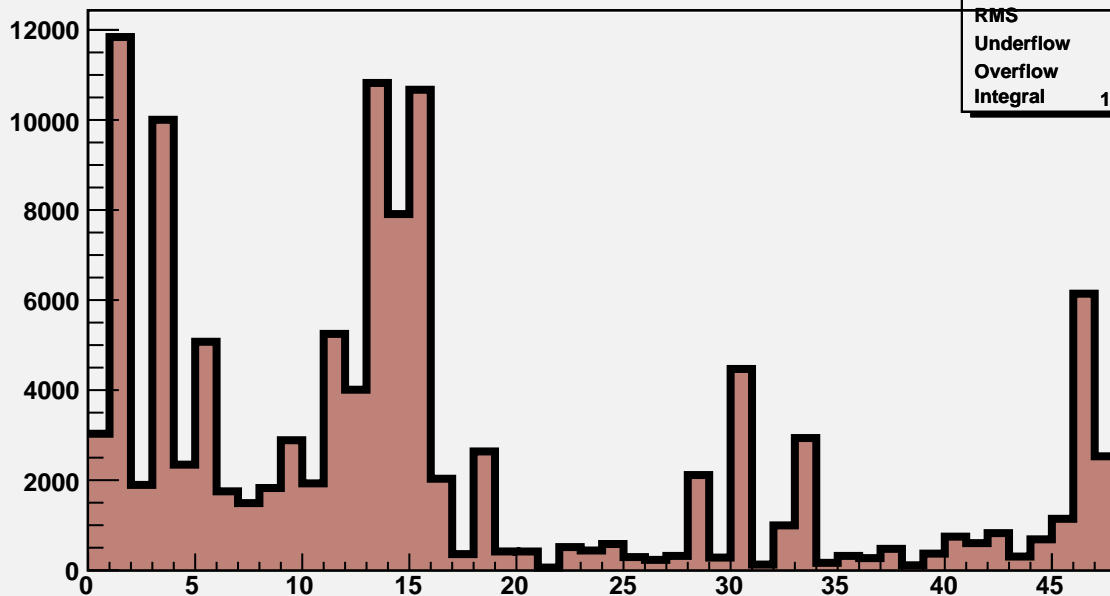

M3R4-12. HV OFF. Noise count at Thr=8.5fC and Thr=10fC.

M3R4-12.0_0_0_0

M3R4-12.Run352.InterScan40

Mean	15.61
RMS	13.65
Underflow	0
Overflow	0
Integral	1.166e+005

M3R4-12.0_0_0_0

M3R4-12.Run353.InterScan40

Mean	13.26
RMS	12.48
Underflow	0
Overflow	0
Integral	5593