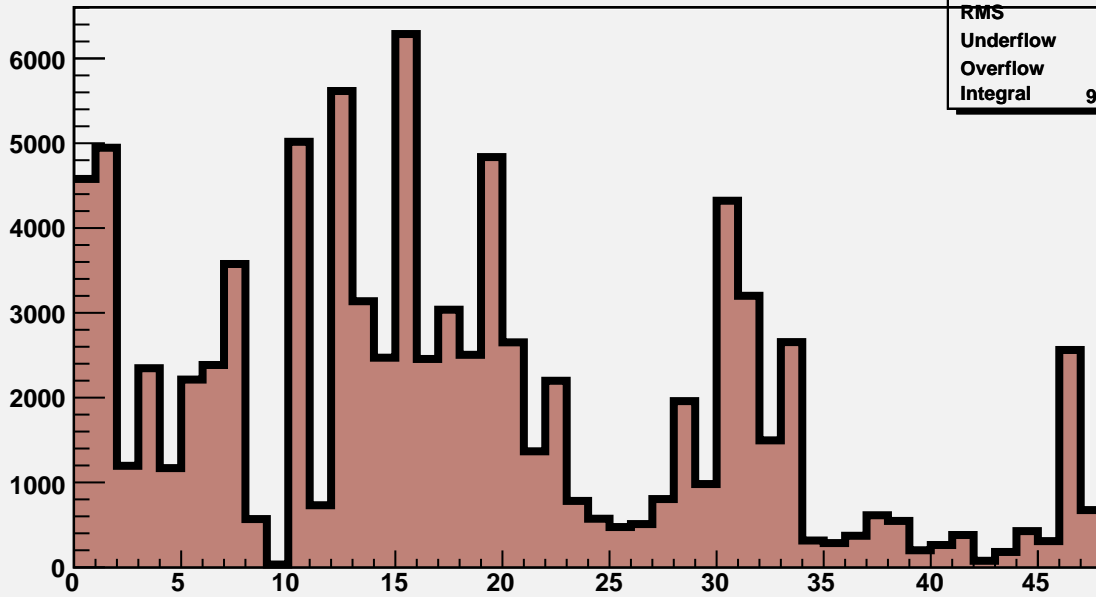

# M3R4-111. HV OFF. Noise count at Thr=8.5fC and Thr=10fC.

M3R4-111. 0\_0\_0\_0

M3R4-111. 0\_0\_0\_0