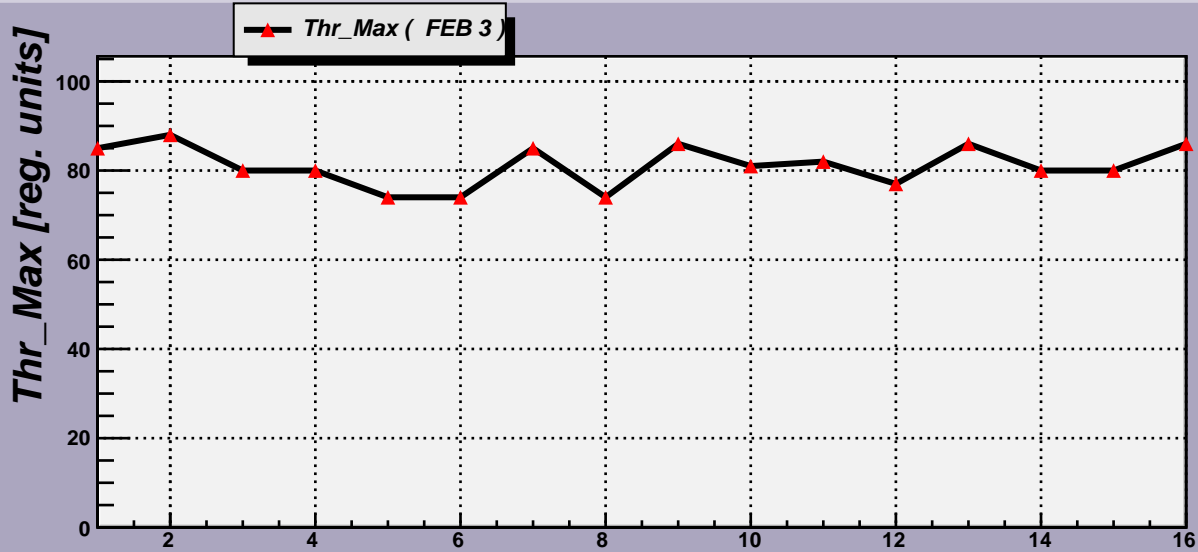

Threshold Scan Results for M3R4-109. Plots. FEB 3

2007- 7- 4 3:10:15

2007- 7- 4 3:10:15

Channels

2007- 7- 4 3:10:15