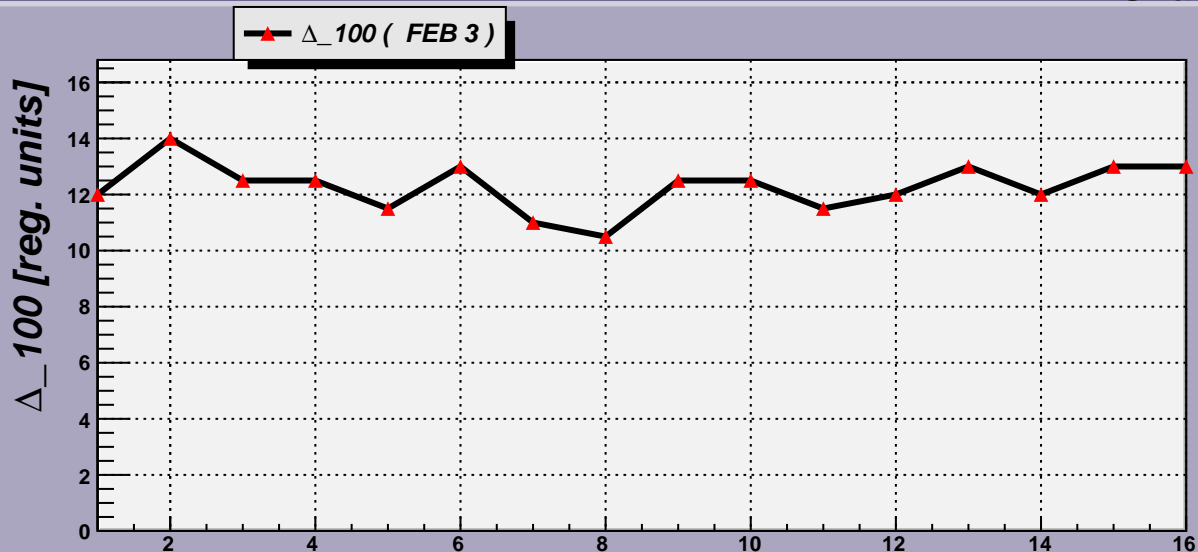

Threshold Scan Results for M3R4-109. Plots. FEB 3

2007- 7- 4 3:10:15

2007- 7- 4 3:10:15

Channels

2007- 7- 4 3:10:15