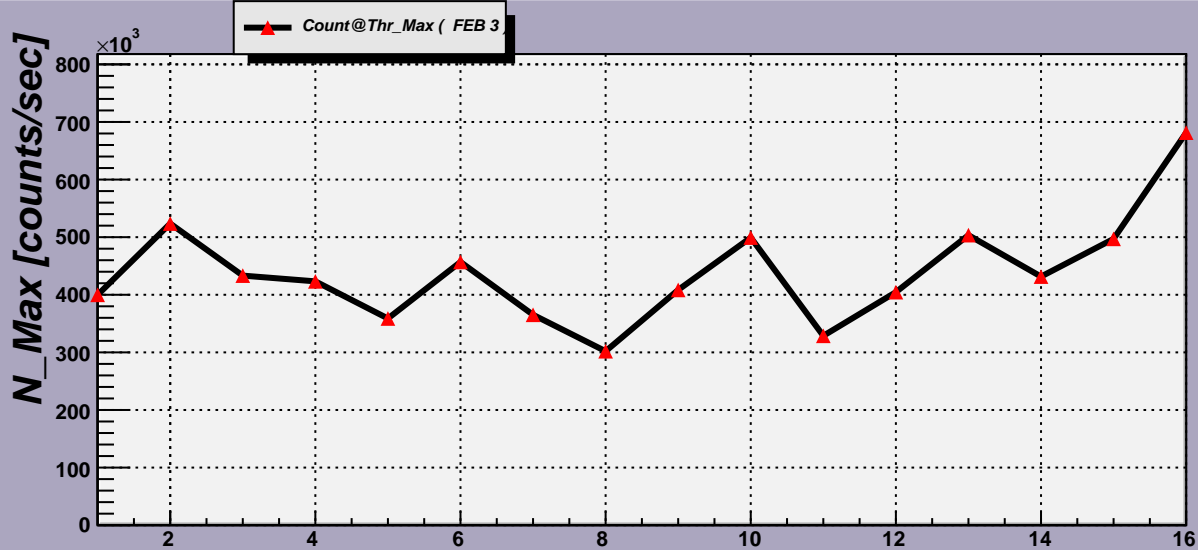

Threshold Scan Results for M3R4-109. Plots. FEB 3

2007- 7- 4 3:10:15

2007- 7- 4 3:10:15

Channels

2007- 7- 4 3:10:15