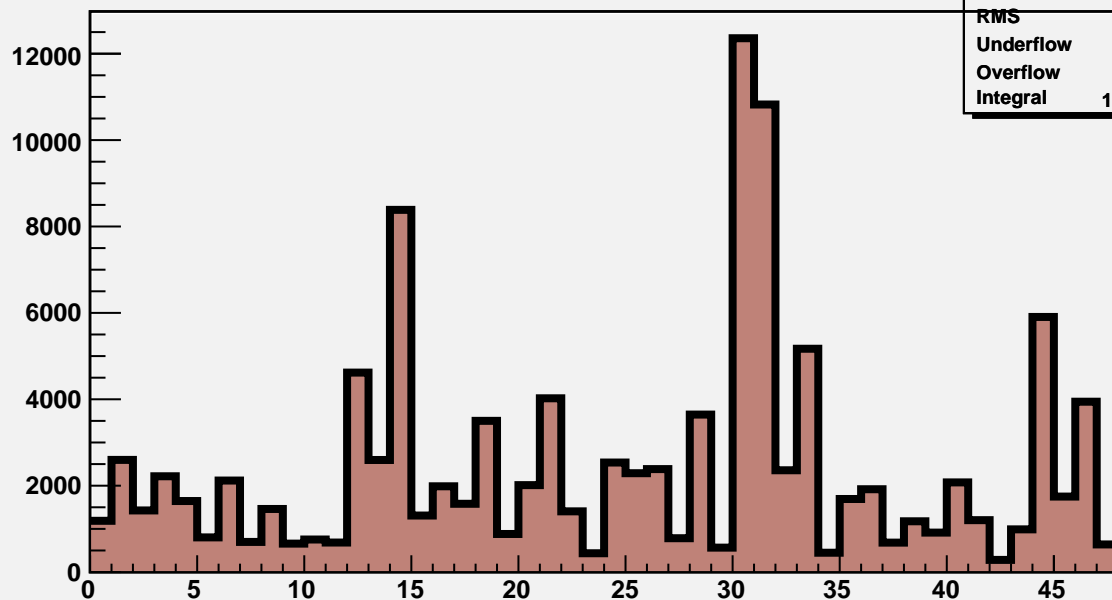

M3R4-108. HV OFF. Noise count at Thr=8.5fC and Thr=12fC.

M3R4-108. 0_0_0_0

M3R4-108.Run68.InterScan9

| | |
|-----------|------------|
| Mean | 24.77 |
| RMS | 12.5 |
| Underflow | 0 |
| Overflow | 0 |
| Integral | 1.155e+005 |

M3R4-108. 0_0_0_0

M3R4-108.Run69.InterScan9

| | |
|-----------|-------|
| Mean | 24.11 |
| RMS | 9.814 |
| Underflow | 0 |
| Overflow | 0 |
| Integral | 9 |