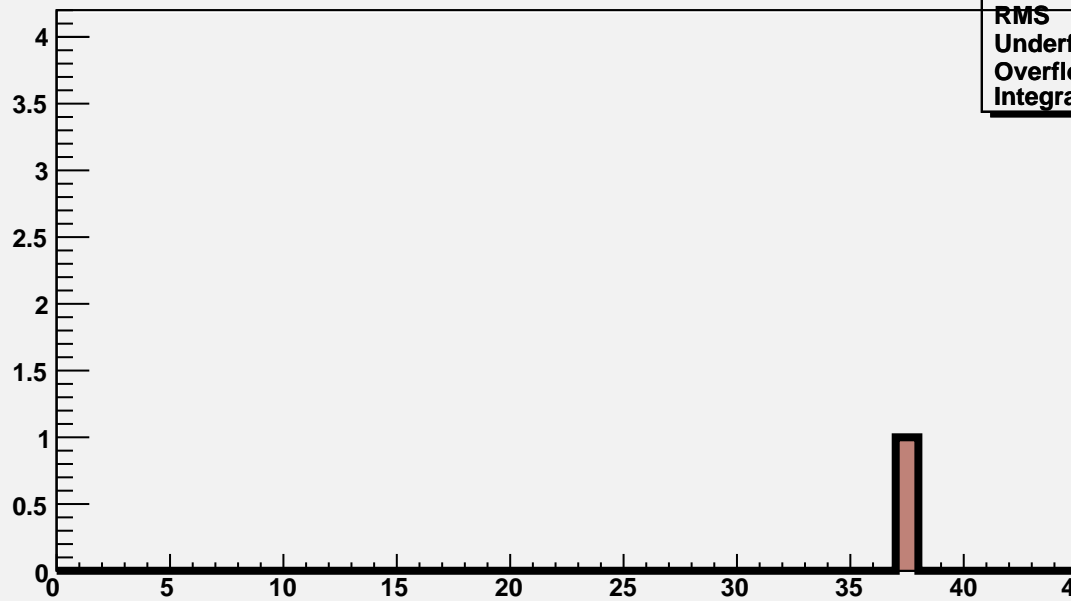

M3R4-107. HV OFF. Noise count at Thr=12fC and Thr=12fC.

M3R4-107. 0_0_0_0

M3R4-107.Run13.InterScan2

Mean	45
RMS	4
Underflow	0
Overflow	0
Integral	5

M3R4-107. 0_0_0_0

M3R4-107.Run13.InterScan2

Mean	45
RMS	4
Underflow	0
Overflow	0
Integral	5