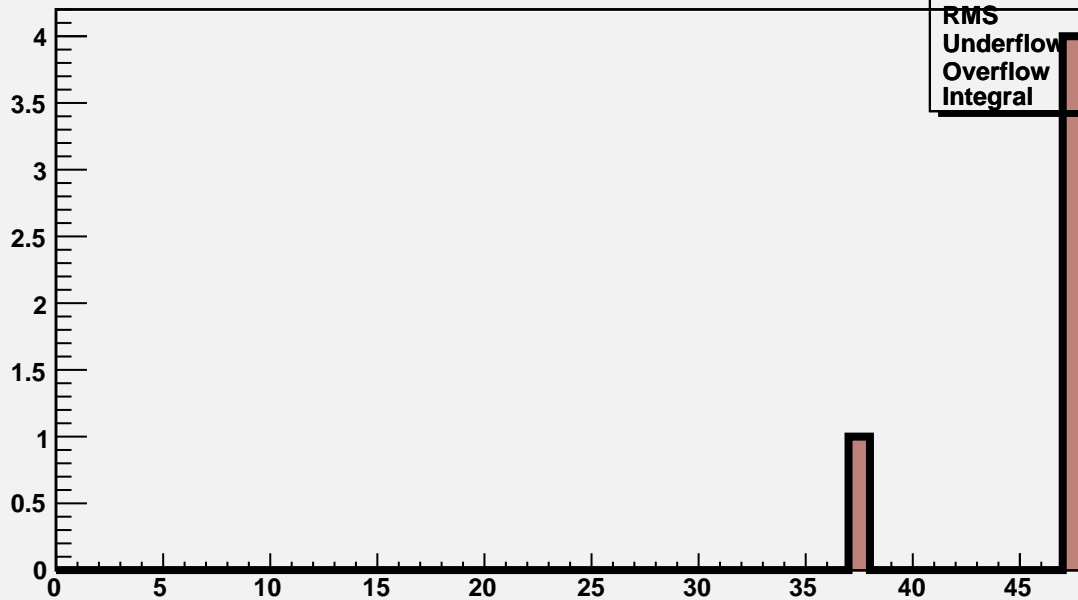

M3R4-107. HV OFF. Noise count at Thr=12fC and Thr=12fC.

M3R4-107. 0_0_0_0

M3R4-107.Run13.InterScan2

Mean	45
RMS	4
Underflow	0
Overflow	0
Integral	5

M3R4-107. 0_0_0_0

M3R4-107.Run13.InterScan2

Mean	45
RMS	4
Underflow	0
Overflow	0
Integral	5