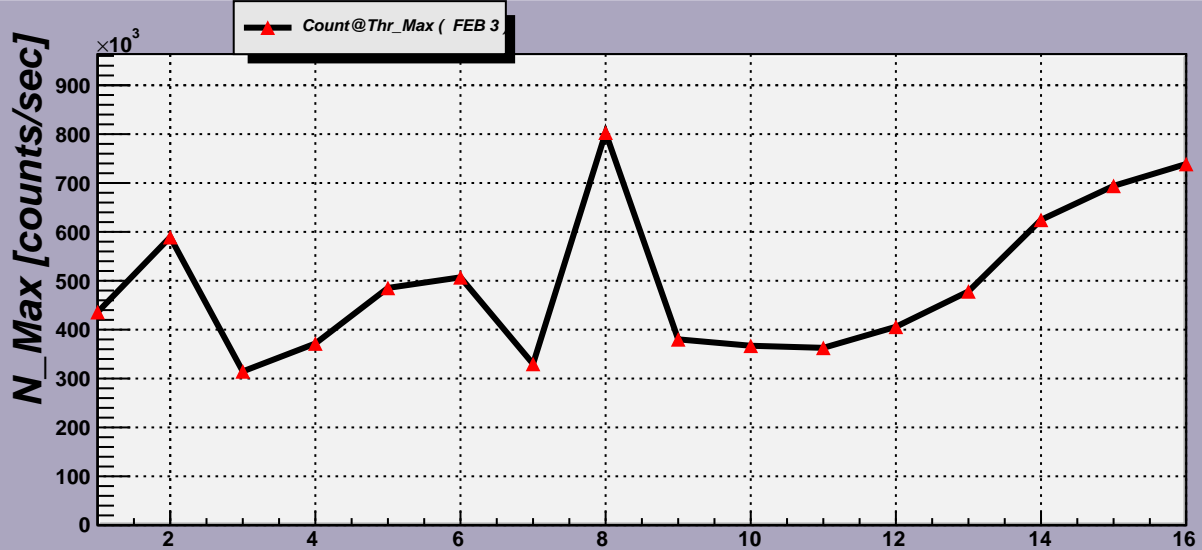

Threshold Scan Results for M3R4-100. Plots. FEB 3

2007- 3-18 23:16: 3

2007- 3-18 23:16: 3

Channels

2007- 3-18 23:16: 3