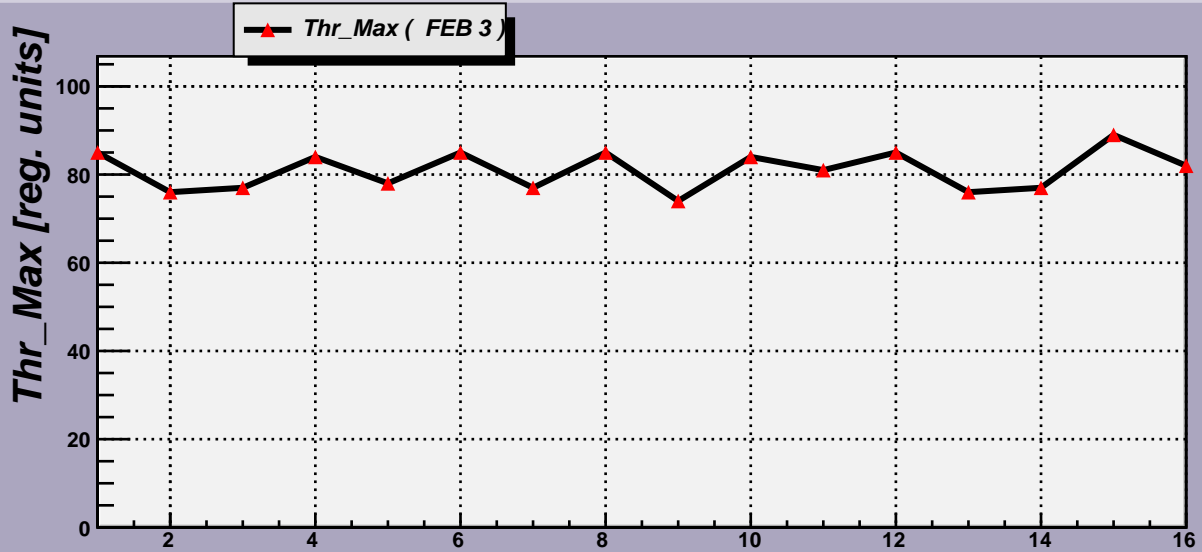

Threshold Scan Results for M3R4-100. Plots. FEB 3

2007- 3-18 23:16: 3

2007- 3-18 23:16: 3

Channels

2007- 3-18 23:16: 3