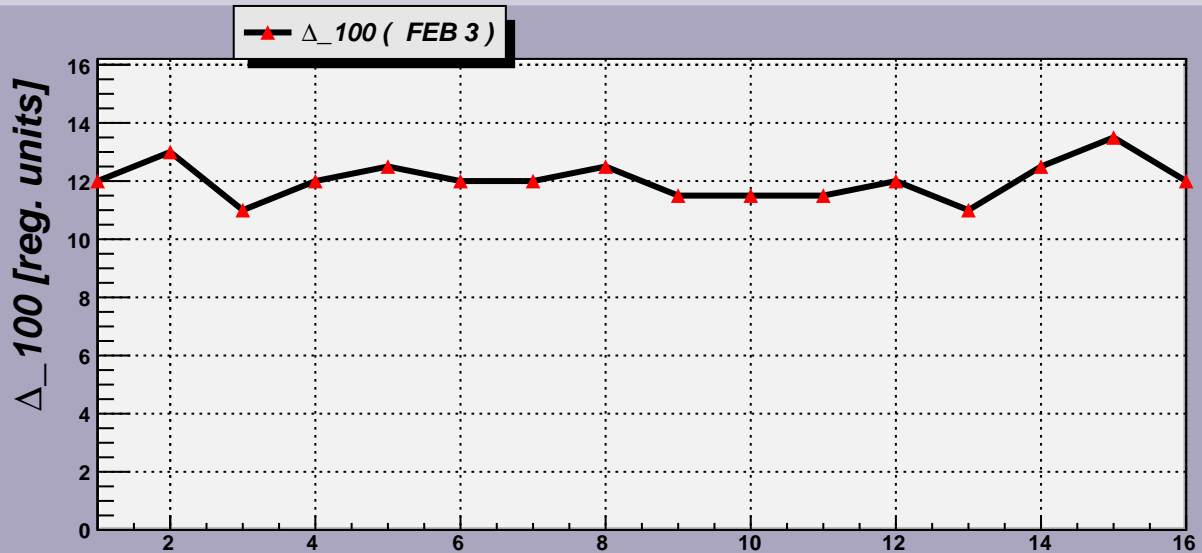

Threshold Scan Results for M3R4-100. Plots. FEB 3

2007- 3-18 23:16: 3

2007- 3-18 23:16: 3

Channels

2007- 3-18 23:16: 3