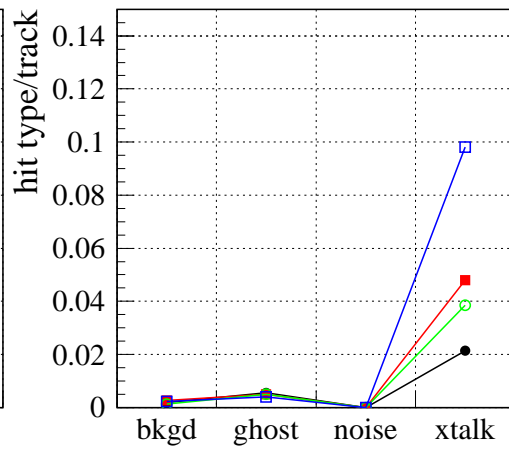

trigger candidates/event

trigger candidates/event MAX BG

all regions

R3-R4

all regions, max BG

R3-R4, max BG

# RPC M4-M5 $\langle csiz \rangle = 1.4$