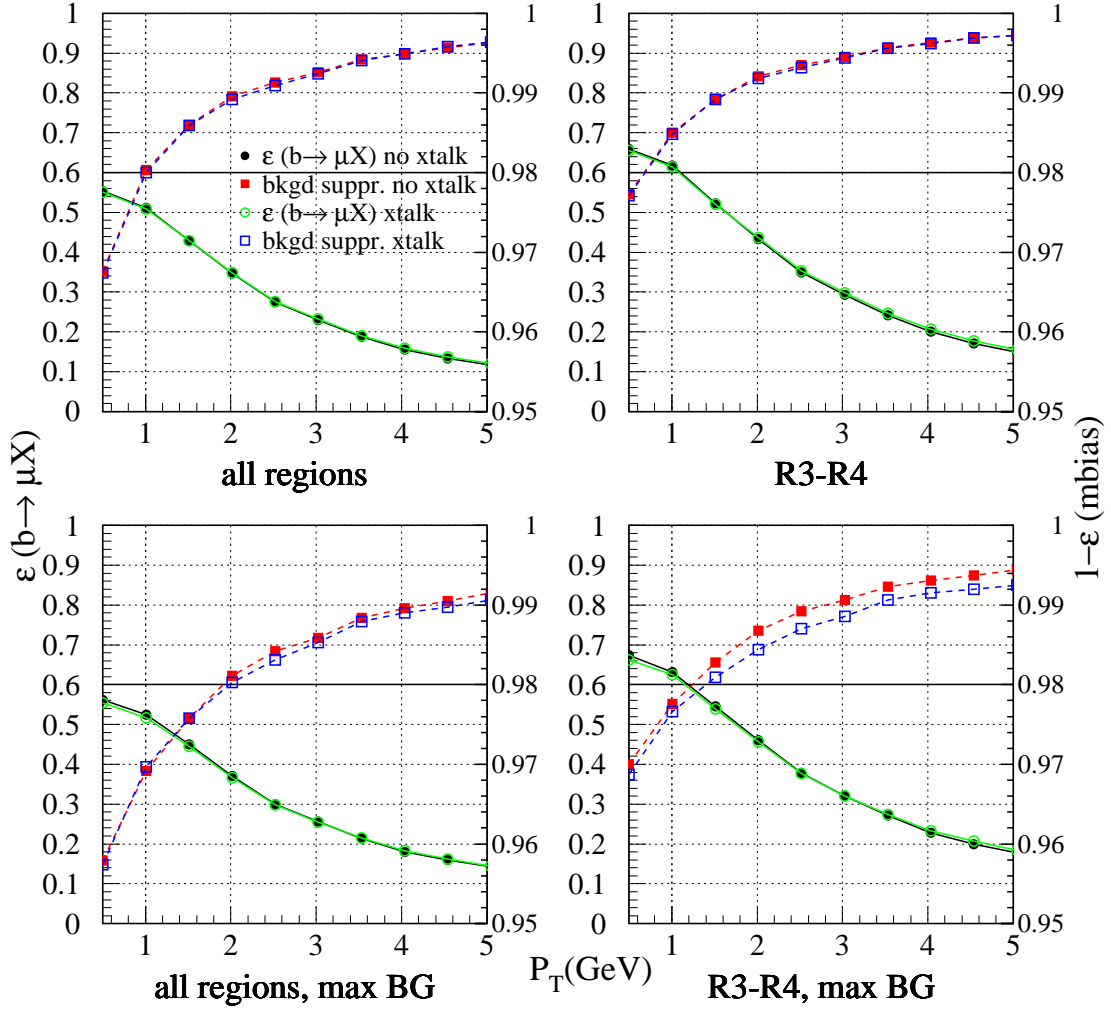

RPC M4-M5 $\langle csiz \rangle = 2.5$