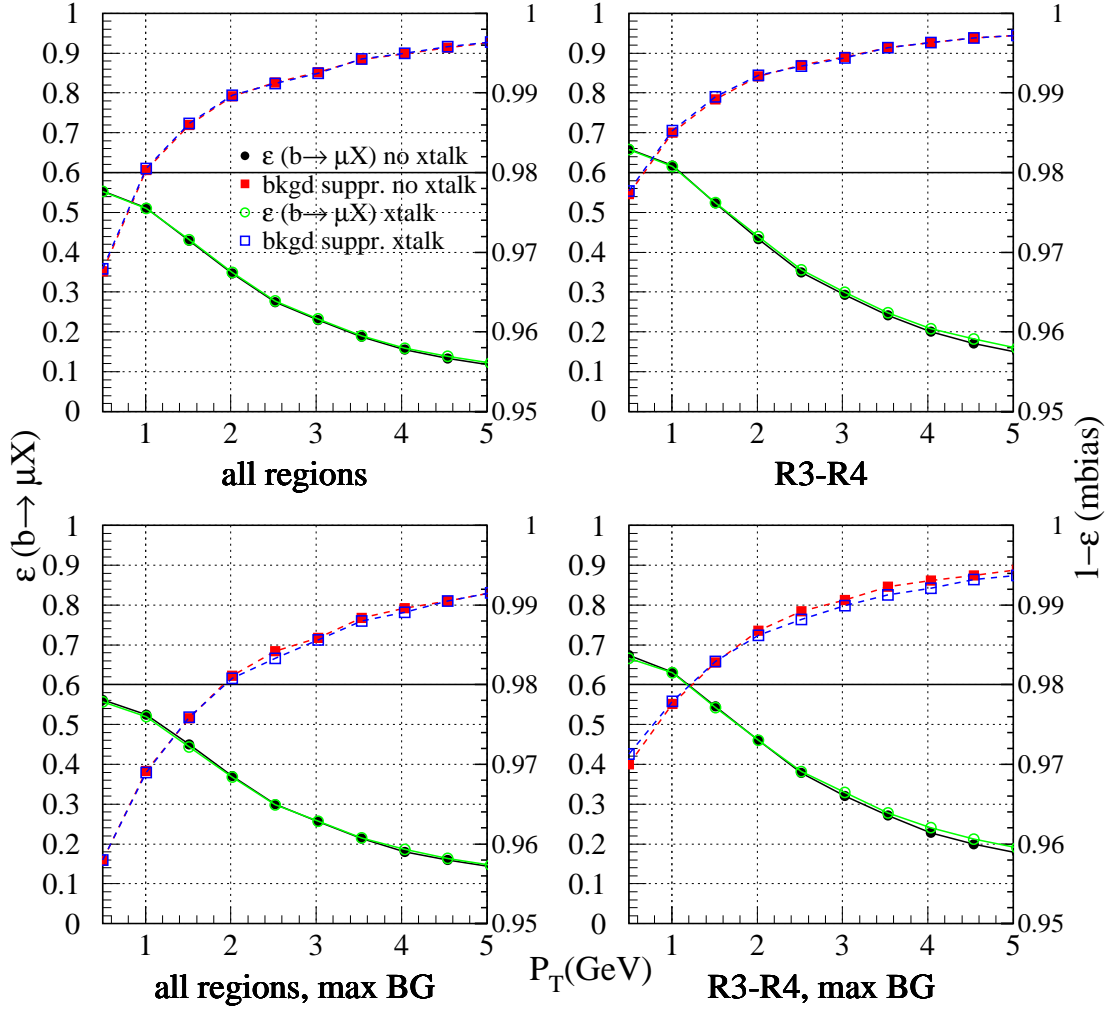

trigger candidates/event

trigger candidates/event MAX BG

all regions

R3-R4

all regions, max BG

R3-R4, max BG

# RPC M4-M5 $\langle csiz \rangle = 1.4$