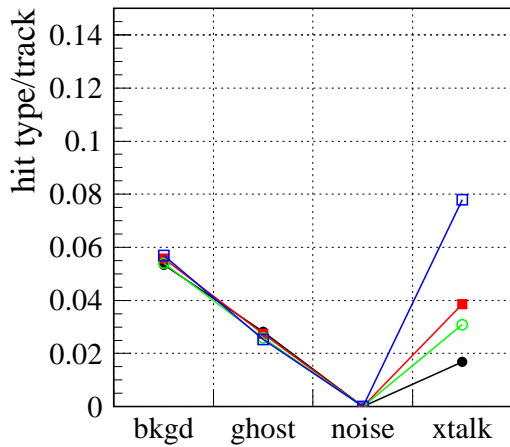

trigger candidates/event

trigger candidates/event MAX BG

all regions

R3-R4

all regions, max BG

R3-R4, max BG

# RPC M4-M5 $\langle csiz \rangle = 1.4$