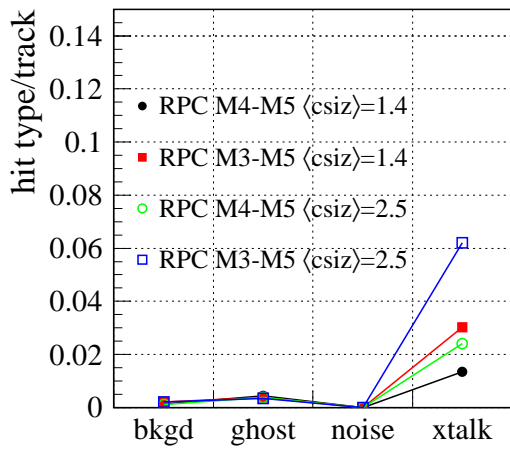

trigger candidates/event

trigger candidates/event MAX BG

all regions

R3-R4

all regions, max BG

R3-R4, max BG

# RPC M4-M5 $\langle csiz \rangle = 1.4$