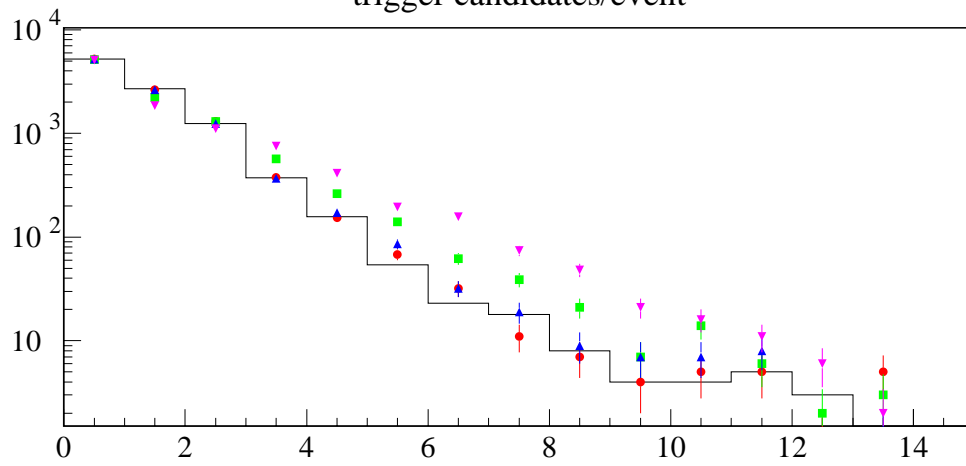

trigger candidates/event

trigger candidates/event MAX BG

all regions

R3-R4

all regions, max BG

R3-R4, max BG

# RPC M4-M5 $\langle csiz \rangle = 1.4$