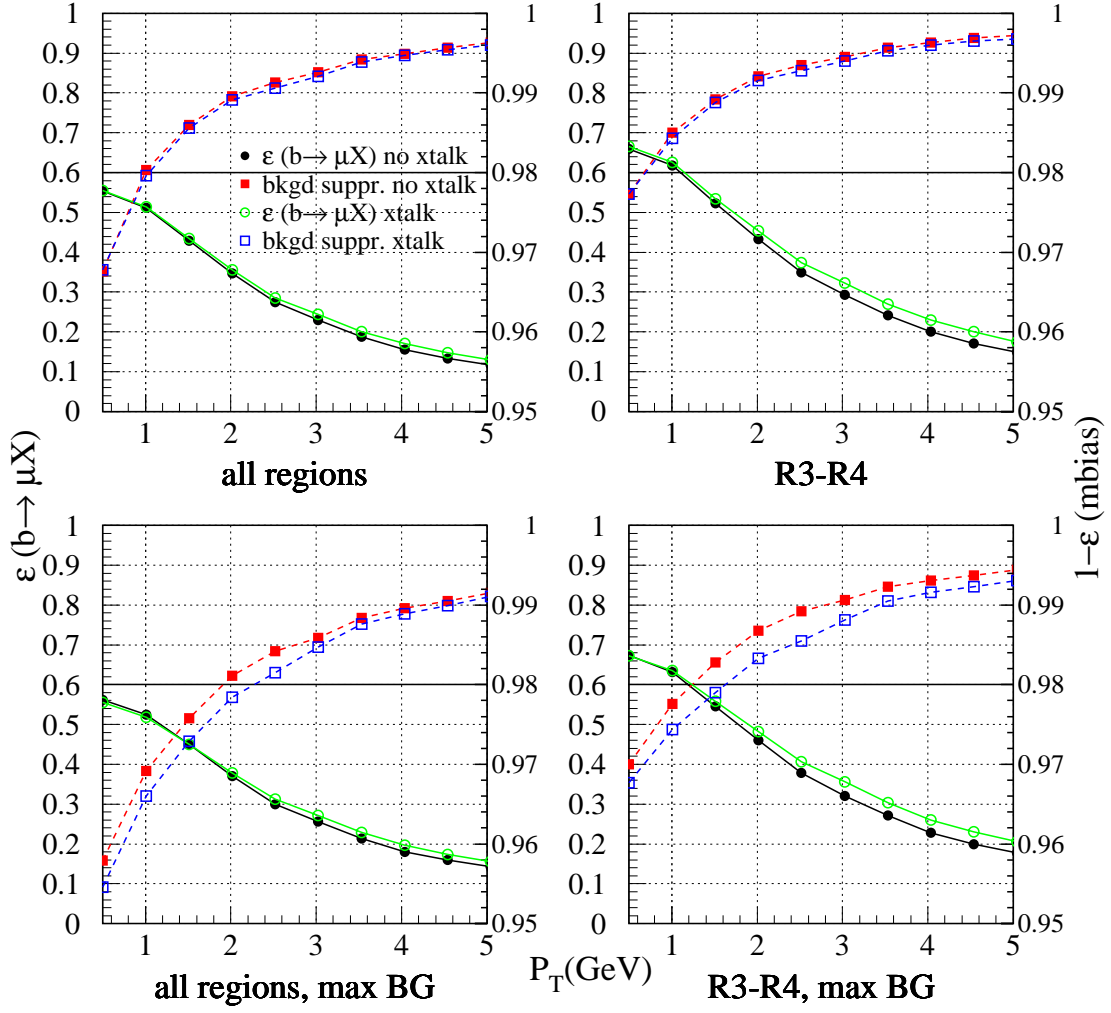

RPC M3-M5 $\langle csiz \rangle = 1.4$