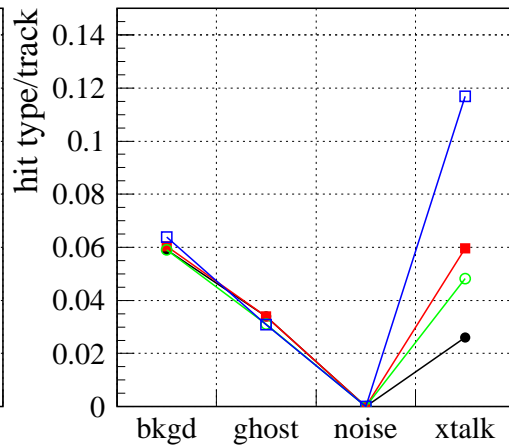

trigger candidates/event

trigger candidates/event MAX BG

all regions

R3-R4

all regions, max BG

R3-R4, max BG

# RPC M4-M5 $\langle csiz \rangle = 1.4$